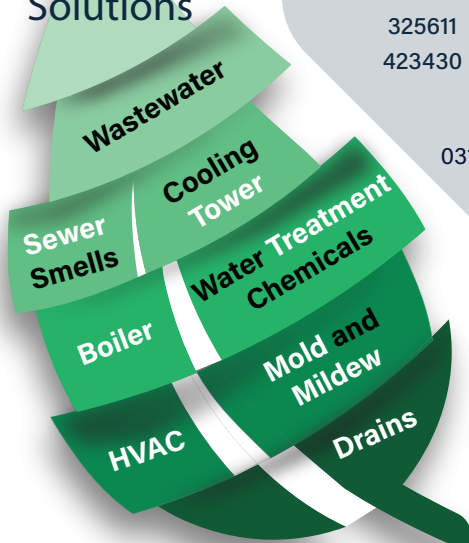

Eco-Friendly Chemical Solutions